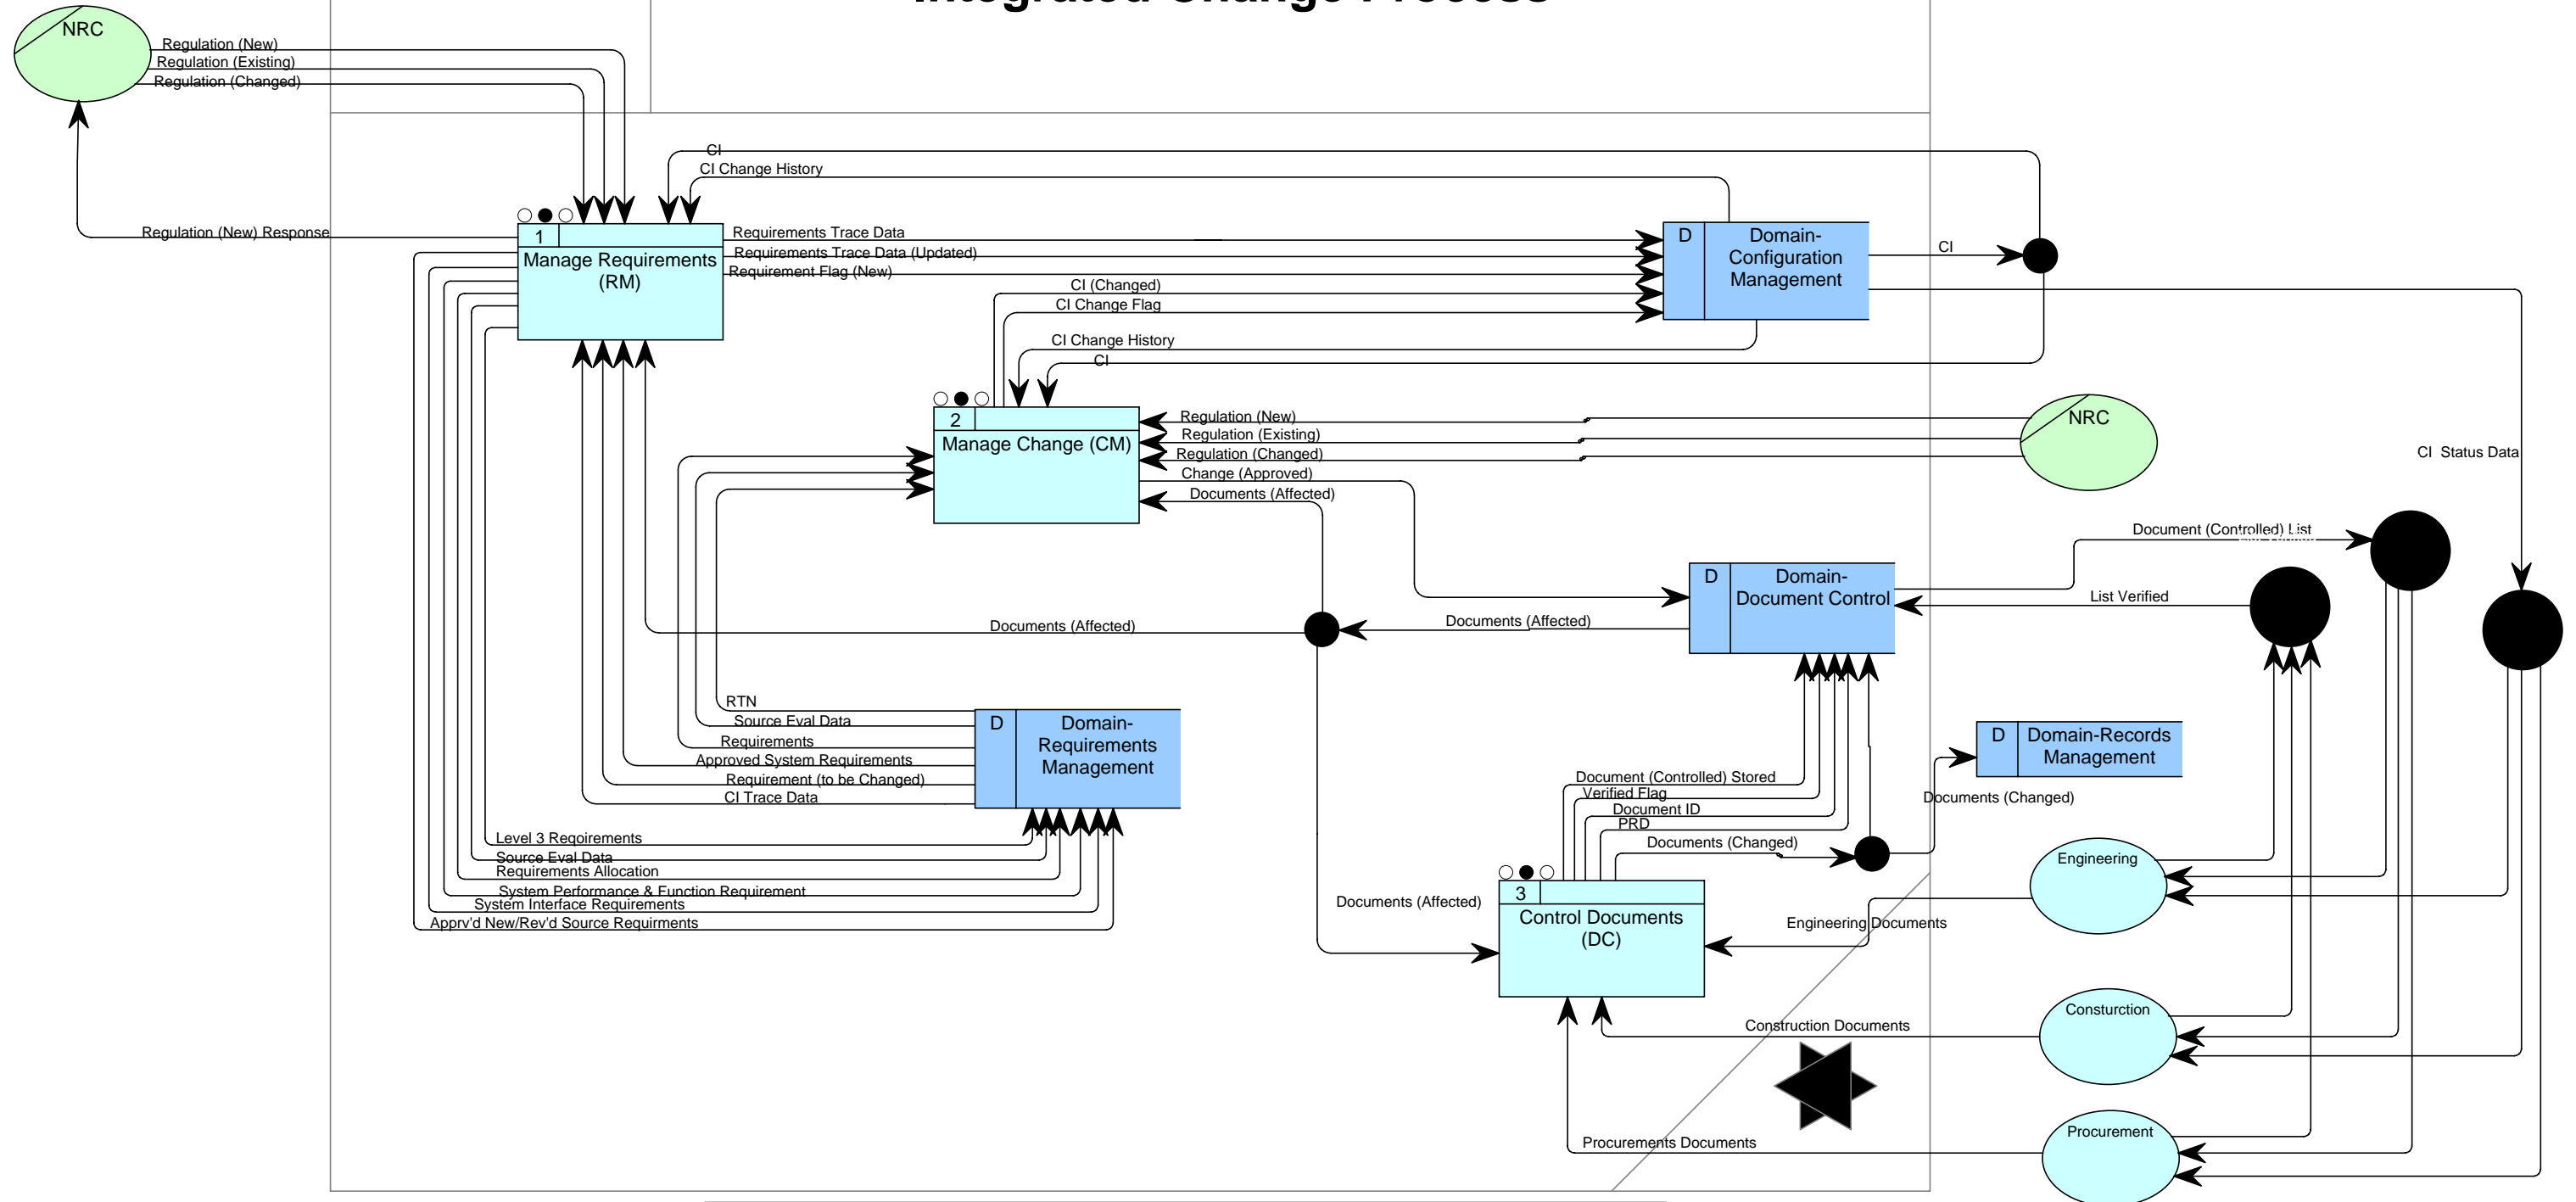

Integrated Change Process

Legend

- M Data_Store** (Light Blue Rectangle)
- Process** (Light Blue Rectangle with bottom-right corner cut off)
- External to Process** (Green Circle)
- Data Flow** (Arrow)

Integrated Change Process (SSADM Data Flow)
 System Architect
 Wed Jan 25, 2006 08:47
 Official Use Only
 Prepared by Denny Sheats